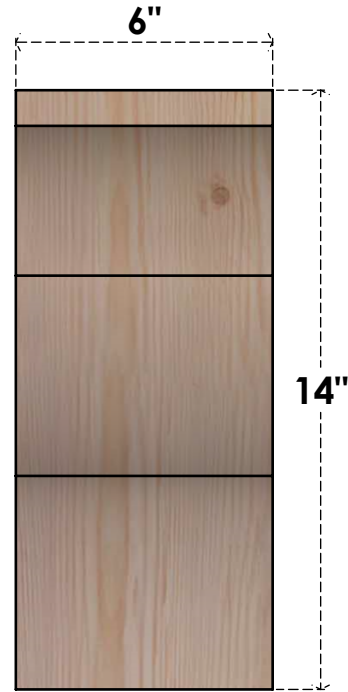

BRC06X06X14FST00RDF

6"W X 6"D X 14"H FUNSTON ROUGH SAWN BRACE, DOUGLAS FIR

SIDE

FRONT

EKENA MILLWORK
 2300 WEST MAIN ST.
 CLARKSVILLE, TX 75426
 TOLL FREE: 866-607-0453
 WWW.EKENAMILLWORK.COM

NOTES

1. INSTALLATION TO BE COMPLETED IN ACCORDANCE WITH MANUFACTURER'S SPECIFICATIONS.
2. DRAWING MAY NOT BE TO SCALE
3. THIS DRAWING IS INTENDED FOR DESIGN AND PLANNING PURPOSES ONLY.
4. ALL INFORMATION CONTAINED HEREIN WAS CURRENT AT THE TIME OF DEVELOPMENT BUT MUST BE REVIEWED AND APPROVED BY THE PRODUCT MANUFACTURER TO BE CONSIDERED ACCURATE.
5. PRODUCTS ARE NOT KILN DRIED. THIS ITEM IS UNIQUE AND WILL CONTAIN THE NATURAL VARIATIONS THAT THE WOOD SPECIES OFFERS. THIS MAY RESULT IN VARIATIONS UP TO 1/4"