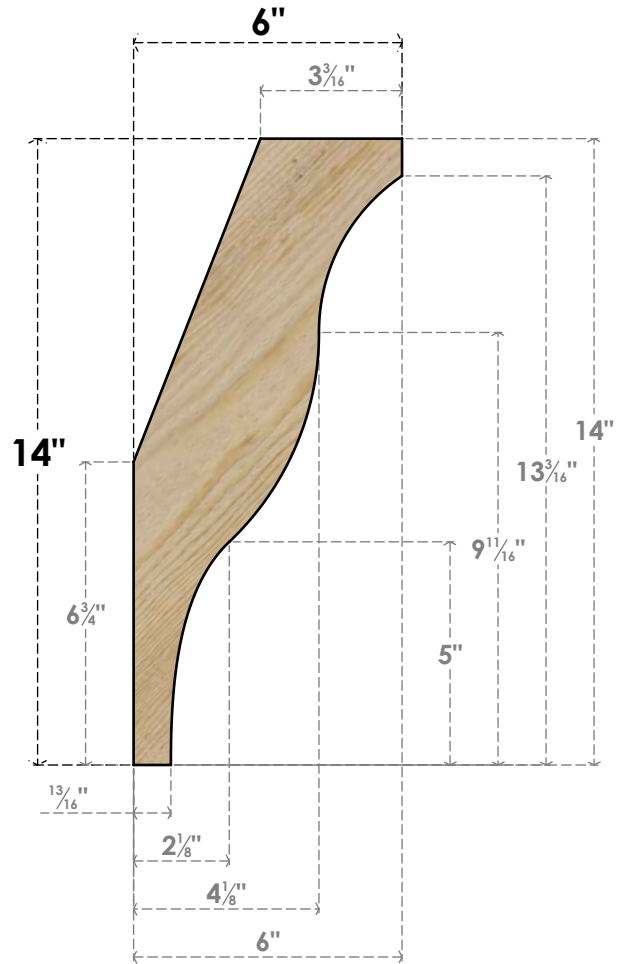

BRC06X06X14FST00RDF

6"W X 6"D X 14"H FUNSTON ROUGH SAWN BRACE, DOUGLAS FIR

SIDE

FRONT

EKENA MILLWORK
 2300 WEST MAIN ST.
 CLARKSVILLE, TX 75426
 TOLL FREE: 866-607-0453
 WWW.EKENAMILLWORK.COM

NOTES

1. INSTALLATION TO BE COMPLETED IN ACCORDANCE WITH MANUFACTURER'S SPECIFICATIONS.
2. DRAWING MAY NOT BE TO SCALE
3. THIS DRAWING IS INTENDED FOR DESIGN AND PLANNING PURPOSES ONLY.
4. ALL INFORMATION CONTAINED HEREIN WAS CURRENT AT THE TIME OF DEVELOPMENT BUT MUST BE REVIEWED AND APPROVED BY THE PRODUCT MANUFACTURER TO BE CONSIDERED ACCURATE.
5. PRODUCTS ARE NOT KILN DRIED. THIS ITEM IS UNIQUE AND WILL CONTAIN THE NATURAL VARIATIONS THAT THE WOOD SPECIES OFFERS. THIS MAY RESULT IN VARIATIONS UP TO 1/4"